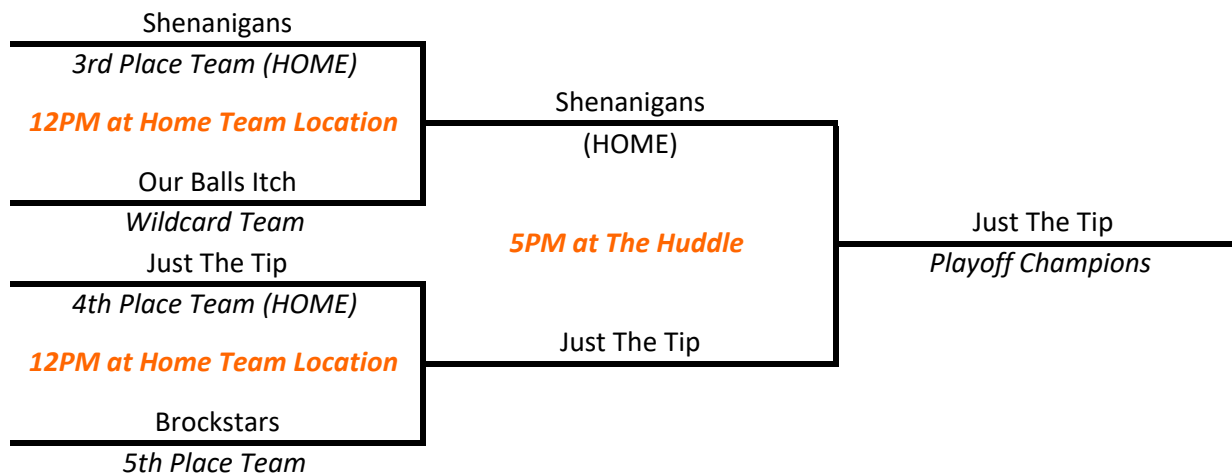

★ PLAYOFFS ★

GOLD TIER

Divisions Of 14 To 16 Teams

Division Champions (First Place At The End Of The Session), Second Place In Division Standings
AND Playoff Champions Advance To The \$75,000 World Qualifier Tournament

Division Champions: Holland Daze
2nd Place Team: Chasing Holes

Please see the schedule on your APA Online Member Services account to see when you play

All players must play at least 6 matches with a team during regular session to gain eligibility into playoffs